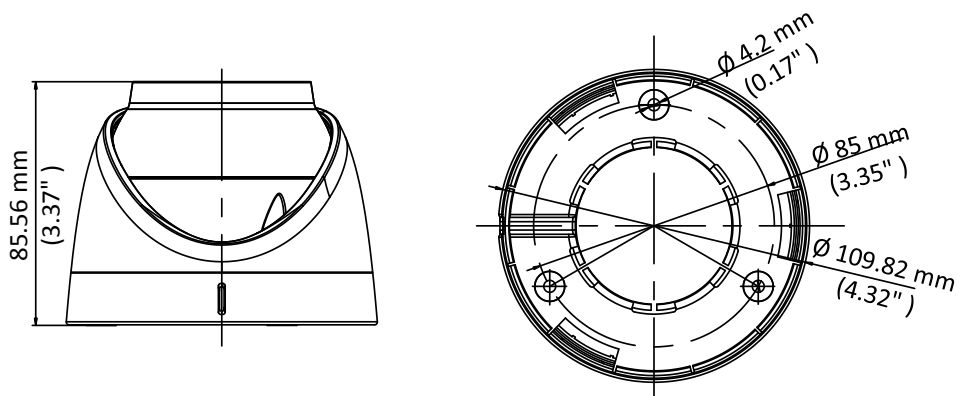

Order Model

DS-2CE72DFT-F28

Dimension